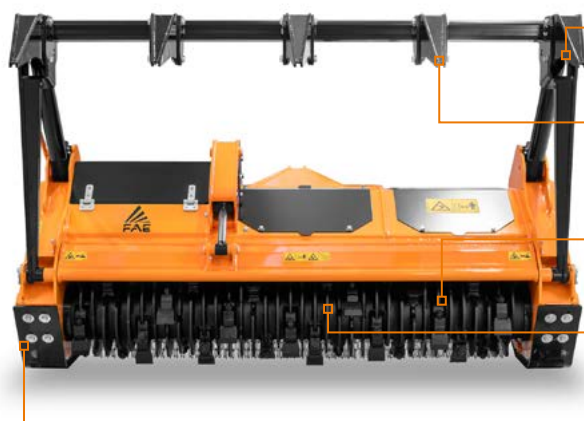

# BL4/PT

### Forestry mulchers with Sonic technology.

High productivity and durability are key features of the BL4/PT forestry mulcher with Bite Limiter and Sonic technology, which can mulch vegetation up to 30 cm in diameter.

Sonic System

Ø 30 cm max

**Hydraulic rear hood**  
for an optimal material sizing and control

**Ripper teeth for push frame** (option)

**Replaceable internal wear plate**  
for high reliability and easy replacement

**Possibility to have optional rotors and tooth**

**Adjustable skids**

MODEL	BL4/SONIC/PT200-175	BL4/SONIC/PT200-200
Head type	Mulcher	Mulcher
Working width (mm)	1827	2067
Total width (mm)	2200	2440
Weight (kg)	1580	1710
Rotor diameter (mm)	465	465
Max shredding diameter (mm)	300	300
No. blades type BL/MAX	32	36