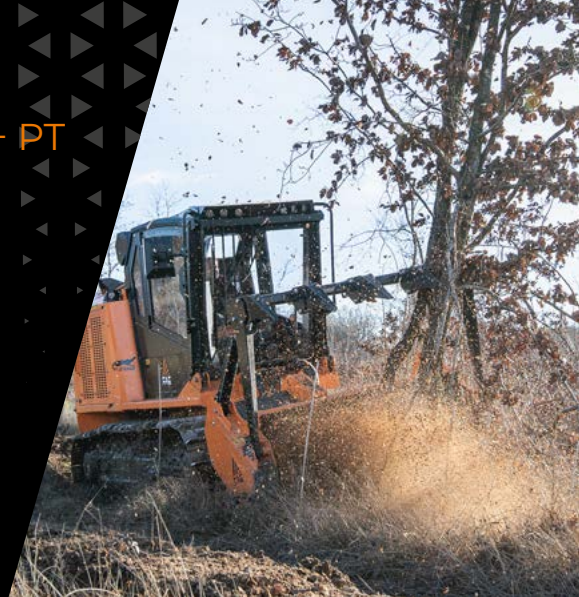

FORESTRY MULCHERS FOR SPECIAL VEHICLES - PT

BL4/PT

Forestry mulchers with Sonic technology.

High productivity and durability are key features of the BL4/PT forestry mulcher with Bite Limiter and Sonic technology, which can mulch vegetation up to 30 cm in diameter.

Sonic System

Ø 30 cm max

Hydraulic rear hood
for an optimal material sizing and control

Ripper teeth for push frame (option)

Replaceable internal wear plate
for high reliability and easy replacement

Possibility to have optional rotors and tooth

Adjustable skids

MODEL	BL4/SONIC/PT200-175	BL4/SONIC/PT200-200
Head type	Mulcher	Mulcher
Working width (mm)	1827	2067
Total width (mm)	2200	2440
Weight (kg)	1580	1710
Rotor diameter (mm)	465	465
Max shredding diameter (mm)	300	300
No. blades type BL/MAX	32	36

Data refers to machine as standard. The technical data in this catalogue may be altered without prior notice.

ROTOR TYPE BL