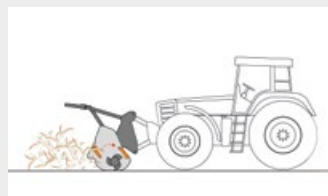

Frontal attachment

BLADE BL/MINI
(standard)

TOOTH C/3/MINI
(option)