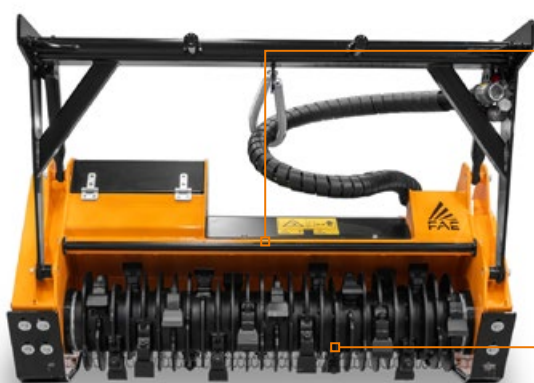

### Forestry mulchers with Bite Limiter and Sonic technology

High productivity and durability are key features of the BL4/RCU forestry mulcher with Bite Limiter and Sonic technology, which can mulch vegetation up to 12 inches in diameter.

Sonic System

12 in max

**Interchangeable inner anti-wear plate**  
high reliability and easy replacement

**Sonic technology**  
new automatic intelligent system that manages the hydraulic transmission that provides the maximum shredding capacity in all conditions

**Rotor with Bite Limiter technology**  
maximum productivity using the least amount of power thanks to special wear-resistant steel limiters and blades type BL/MAX

MODEL	BL4/SONIC/RCU120-150
Head type	Mulcher
Working width (in)	62
Total width (in)	74
Weight (lbs)	2745
Rotor diameter (in)	18
Max shredding diameter (in)	12
No. blades type BL/MAX	26