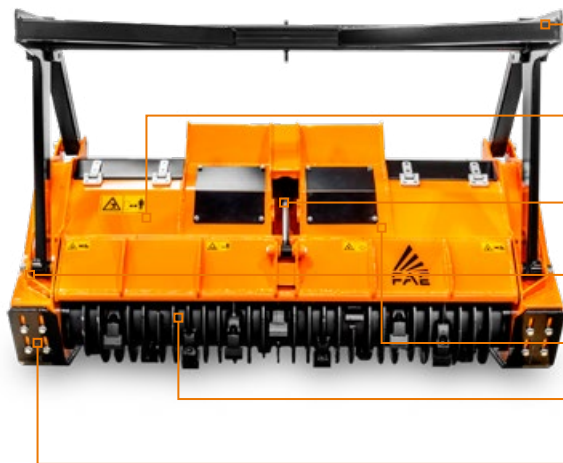

FORESTRY MULCHERS FOR SPECIAL VEHICLES

BL2/RCU

Forestry mulcher with Bite Limiter technology.

High productivity and durability are key features of the BL2/RCU forestry mulcher with Bite Limiter rotor, which can mulch vegetation up to 15 cm in diameter.

Ø 15 cm max

Mechanical guard frame

VT Motor

Hydraulic hood
adjust final product size while machine is working size

V-belts transmission

Spike Pro counter blades

Bite Limiter rotor

Adjustable support skids

MODEL	BL2/RCU 150	BL2/RCU 175
Head type	Mulcher	Mulcher
Working width (mm)	1480	1720
Total width (mm)	1776	2016
Weight (kg)	840	930
Rotor diameter (mm)	360	360
Max shredding diameter (mm)	150	150
No. blades type BL/MINI	28	32
No. teeth typ C/3/MINI	28	32