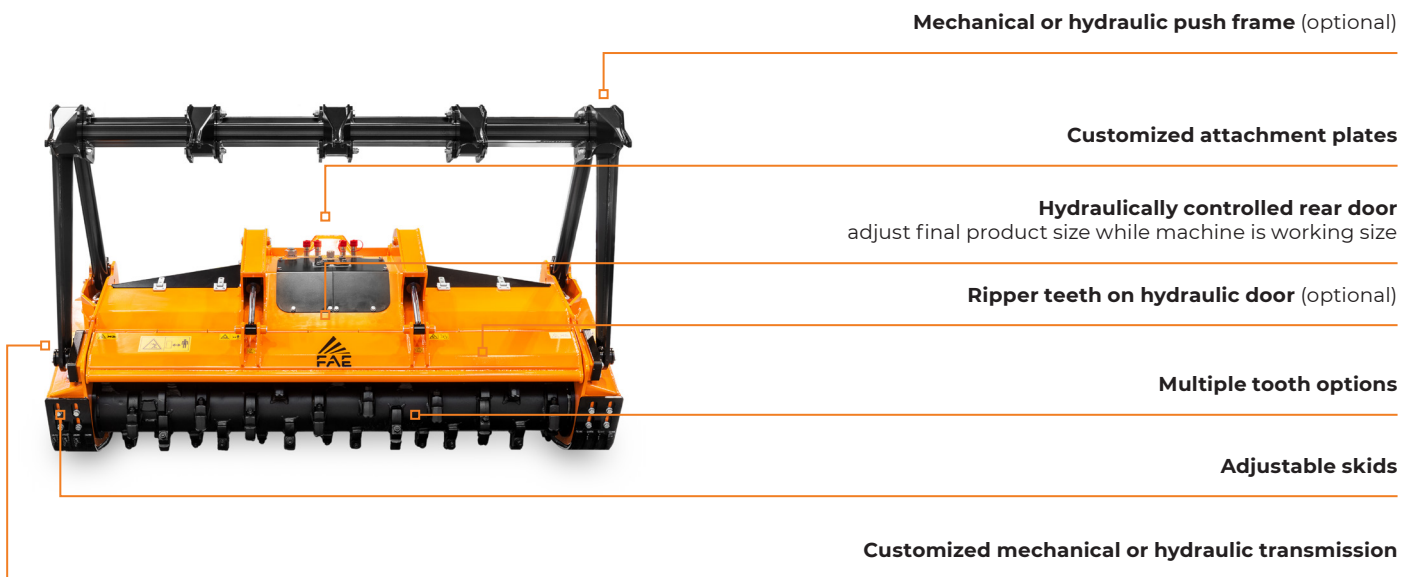

# 200/U/SONIC

Heavy duty hydraulic mulcher with Sonic technology.

The 200/U/SONIC combines compact maneuverability with the performance of larger machines. It is strong and highly productive for mulching bushes, branches and trees up to 35 cm in diameter.

Sonic System

Ø 35 cm max

MODEL	200/U/SONIC 200	200/U/SONIC 210	200/U/SONIC 225
Head type	Mulcher	Mulcher	Mulcher
Working width (mm)	2064	2150	2304
Total width (mm)	2464	2560	2704
Weight (kg)	2450	2550	2650
Rotor diameter (mm)	500	500	500
Max shredding diameter (mm)	350	350	350
No. teeth type C/3+C/3/SS	42+2	44+2	46+2