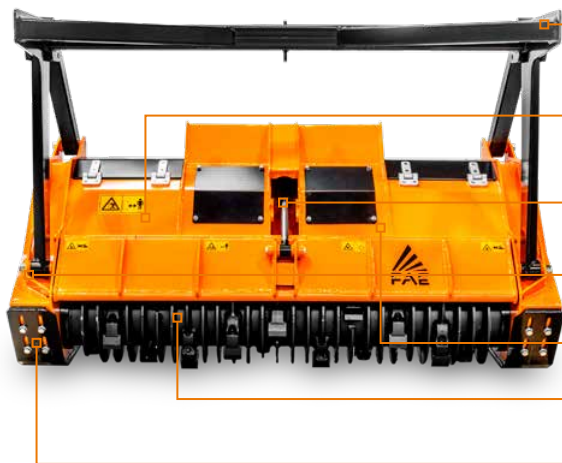

# BL2/RCU

Forestry mulcher with Bite Limiter technology.

High productivity and durability are key features of the BL2/RCU forestry mulcher with Bite Limiter rotor, which can mulch vegetation up to 15 cm in diameter.

Ø 15 cm max

Mechanical guard frame

VT Motor

Hydraulic hood  
adjust final product size while machine is working size

V-belts transmission

Spike Pro counter blades

Bite Limiter rotor

Adjustable support skids

MODEL	BL2/RCU 150
Head type	Mulcher
Working width (mm)	1480
Total width (mm)	1776
Weight (kg)	820
Rotor diameter (mm)	360
Max shredding diameter (mm)	150
No. blades type Blade MINI BL	28
No. teeth type MINI C/3	28